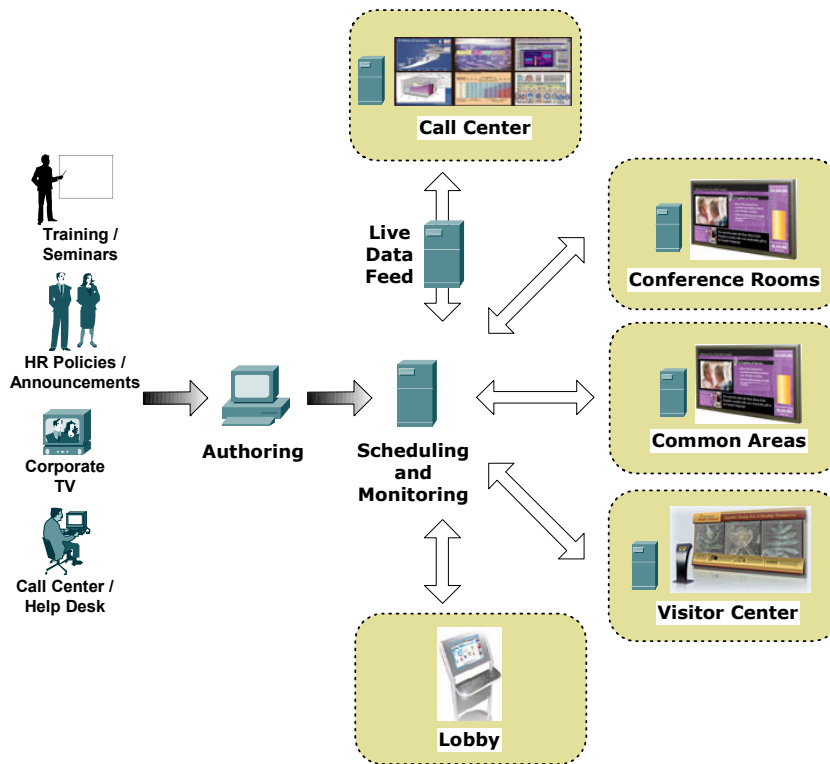

Digital Signage Solutions for Corporate

www.correlative.com

Product Flyer

Today computers, networks and displays can be combined to form the most powerful, targeted mass media ever - Digital Signage. Corporate communications in the form of customized information can be directed to displays or kiosks in any location and at any time.

Digital signage delivers the power of:

- Television
- Video
- Graphics
- Animation
- Text
- Streaming Media
- Audio
- Live Data Sources
- Corporate Network
- Scheduling
- User Interactivity
- Event-Triggered Content

CORRELATIVE

ViWORK
Studios

Empowering your business to:

- Produce**
- Publish**
- Present**

large-screen displays, video walls and kiosks for:

- Reception Areas
- Visitor Centers
- Call Centers
- Common Areas
- Meeting Rooms
- Plant Floors
- Warehouses

How Your Business Can Take Advantage of Digital Signage

Reception Areas and Visitor Centers	Large-screen displays or video walls present company information, news, marketing messages and useful customer-related information. Kiosks provide real-time directories and assistance.
Common Areas	Employee bulletin boards push real-time human resources policies, important notices, safety procedures and training information.
Plant Floors and Warehouses	Bulletin boards provide safety-related information, real-time production status, management announcements and other vocational information.
Call Centers and Help Desks	Large-screen displays and video walls provide real-time support information, call volumes, network status and remote video feeds.
Corporate and Campus TV	Internal displays provide company new feeds and public announcements.