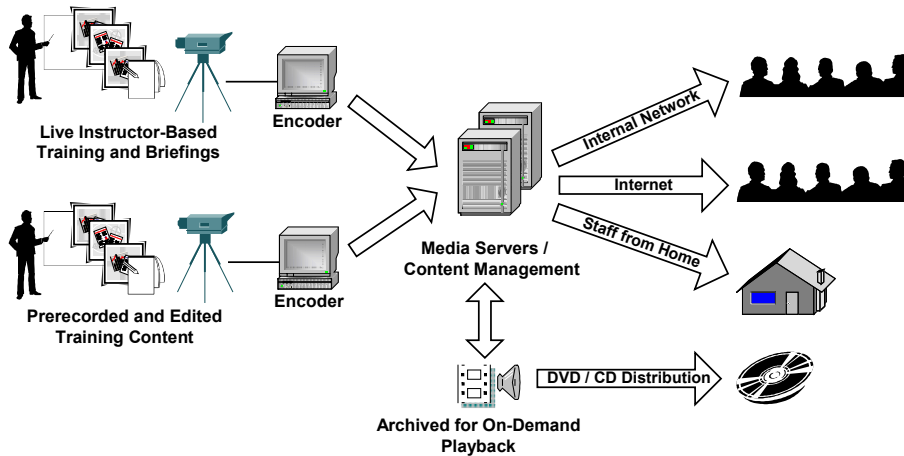

Distance Learning Producer Solutions

www.correlative.com

Solutions Flyer

Correlative's Distance Learning Producer Solutions empower your training staff to produce distance learning content that is dynamic and gets your message across. Correlative offers a combination of both in-house and outsourced solutions that are cost-effective and well integrated with your existing network infrastructure.

Production of successful distance learning content requires a fusion of both technical and traditional training talents. We work with your training team to:

Self Producer Package

- **Implement the tools** needed to produce turnkey distance learning content.
- **Train your training staff** to successfully produce this content.

Live Producer Package

- **If required, provide outsourced production services** to enhance your creative vision.

Once your distance learning content has been published, it can either be broadcasted live or archived for on-demand playback anywhere in the organization. Attendees can participate around their schedules and from any location where your organization's private network or Internet is available.

Live Producer Package
(Powered by Accordent Capture Station)

Provides a complete turn-key system to capture live classroom training, seminars or meetings.

- ✓ Seamlessly records both live camera feed and presentation device (notebook PC, document camera, smart board, etc.). This instantly produces a rich media presentation.
- ✓ Include a high-quality video camera, tripod, Capture Station, installation and training.
- ✓ Presentations are saved and can be edited for on-demand playback and made searchable within a content management system.