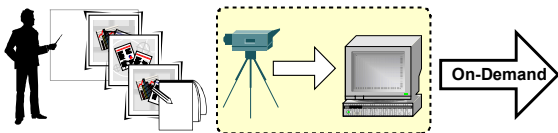

Distance Learning Producer Solutions

www.correlative.com

Solutions Flyer

Correlative's Distance Learning Producer Solutions empower your training staff to produce distance learning content that is dynamic and gets your message across. Correlative offers a combination of both in-house and outsourced solutions that are cost-effective and well integrated with your existing network infrastructure.

Production of successful distance learning content requires a fusion of both technical and traditional training talents. We work with your training team to:

Self Producer Package

- **Implement the tools** needed to produce turnkey distance learning content.
- **Train your training staff** to successfully produce this content.