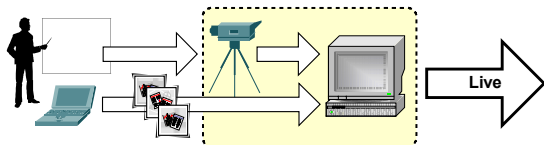

Distance Learning Producer Solutions

www.correlative.com

Solutions Flyer

Correlative's Distance Learning Producer Solutions empower your training staff to produce distance learning content that is dynamic and gets your message across. Correlative offers a combination of both in-house and outsourced solutions that are cost-effective and well integrated with your existing network infrastructure.

Production of successful distance learning content requires a fusion of both technical and traditional training talents. We work with your training team to:

Self Producer Package

- **Implement the tools** needed to produce turnkey distance learning content.
- **Train your training staff** to successfully produce this content.

Self Producer Package
(Powered by Serious Magic Visual Communicator)

This package provides everything your staff needs to produce in-house, professional presentation and newscast-style training sessions. Included in this package:

Live Producer Package
(Powered by Accordent Capture Station)

Provides a complete turn-key system to capture live classroom training, seminars or meetings.

- ✓ Seamlessly records both live camera feed and presentation device (notebook PC, document camera, smart board, etc.). This instantly produces a rich media presentation.
- ✓ Include a high-quality video camera, tripod, Capture Station, installation and training.
- ✓ Presentations are saved and can be edited for on-demand playback and made searchable within a content management system.