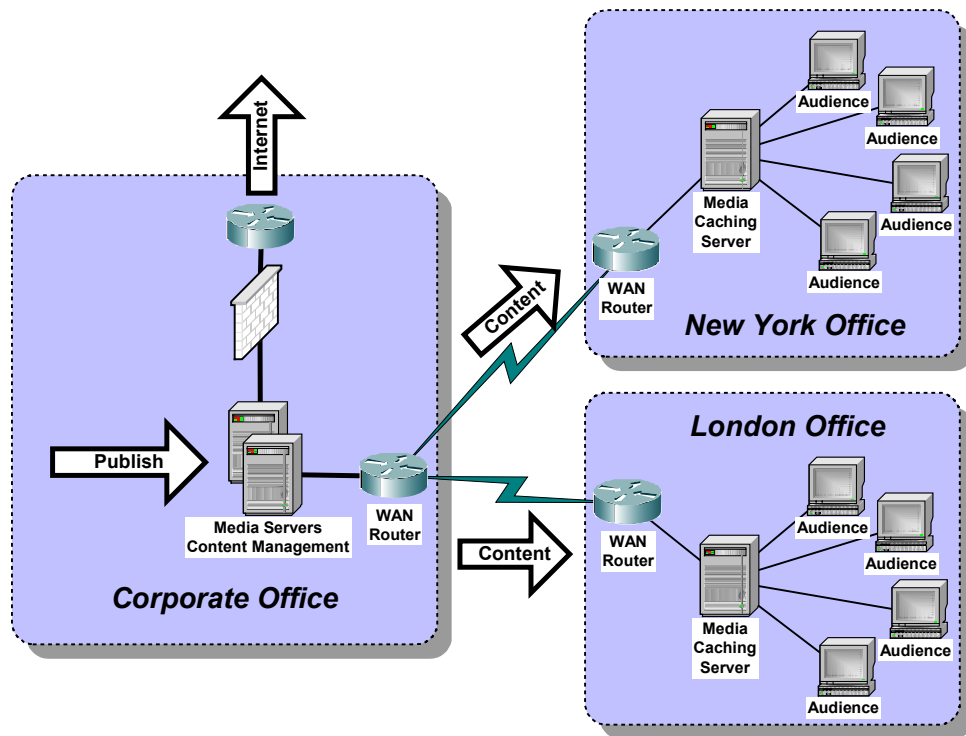

Streaming Media Infrastructure Solutions

www.correlative.com

Solution Flyer

Correlative's Streaming Media Infrastructure Solutions offer a universal platform that efficiently publish and present streaming content from virtually any source. Regardless if you are creating content with our Producer Packages, broadcasting live or serving third-party content, these solutions are reliable, cost-effective and well integrated with your network.

We work with your IT department to:

- **Deploy and manage media server technology** that best integrates with your network.
- **Determine and deploy the best content management strategy** for publishing and securing the streaming content to your networked audience.
- **Develop the strategies required to optimize streaming traffic** on your LAN, WAN and Internet infrastructure.
- **Implement the best strategies to manage the playback components** in your network environment.

Windows Enterprise Infrastructure

Provides an enterprise-class, Windows-based streaming platform:

- ✓ Windows 2003 Server technology.
- ✓ Supports Windows Media format only.
- ✓ Optionally, offers LAN/WAN traffic optimization.

- ✓ Optionally, integrates with your existing content management system or implements new content management for your network.

Helix Enterprise Infrastructure

Provides an enterprise-class, universal streaming platform: